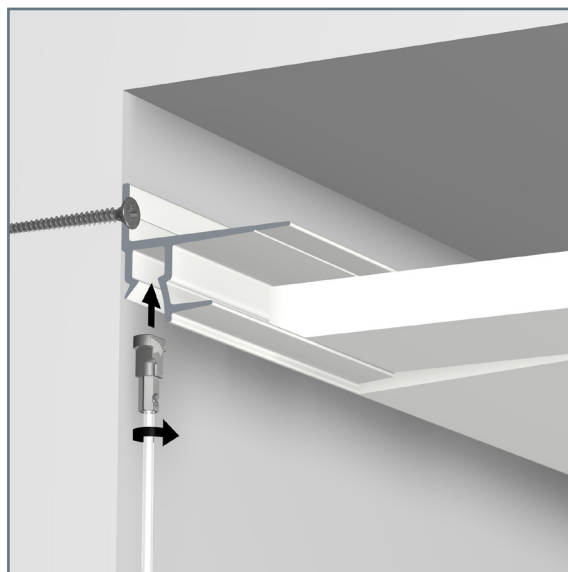

SHADOWLINE

20 KG/M

MASONRY

installation movie:

FLEXIBLE
SAFE
STRONG