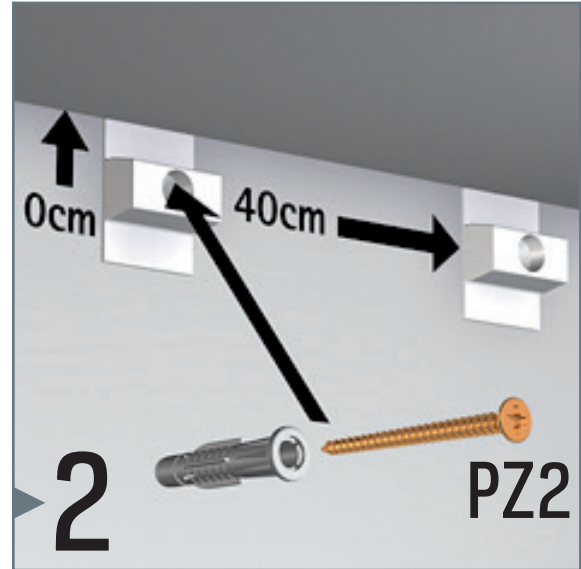

CLICK RAIL

3 CLIPS/M - 30 KG/M

Note: mount 1st clip about 10cm from end of rail off

installation video:

FLEXIBLE
SAFE
STRONG