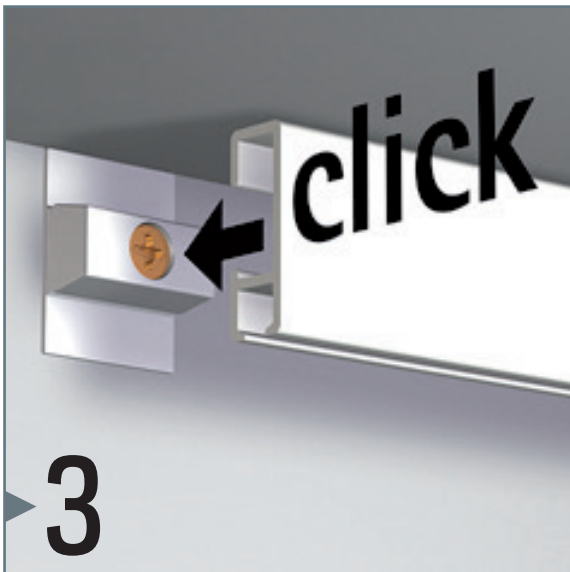

CLICK RAIL

3 CLIPS/M - 30 KG/M

Note: mount 1st clip about 10cm from end of rail off

installation video:

FLEXIBLE
SAFE
STRONG