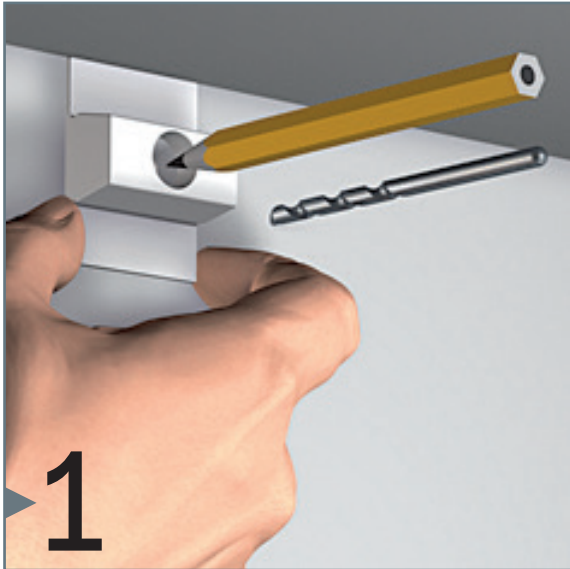

CLICK RAIL

3 CLIPS/M - 30 KG/M

Note: mount 1st clip about 10cm from end of rail off

installation video:

FLEXIBLE
SAFE
STRONG