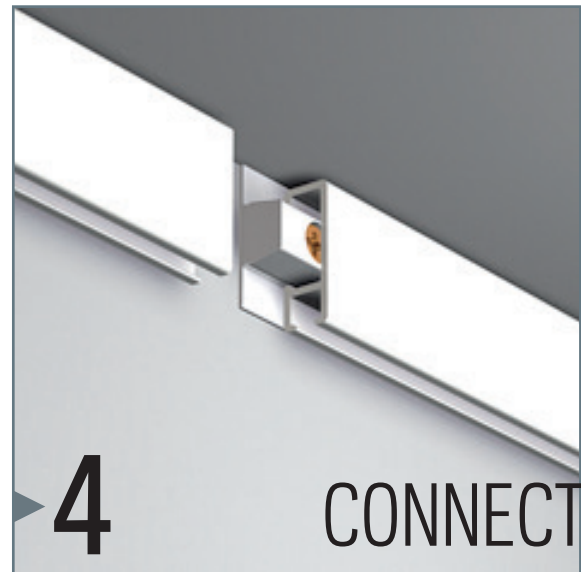

CLICK RAIL

3 CLIPS/M - 30 KG/M

Note: mount 1st clip about 10cm from end of rail off

installation video:

FLEXIBLE
SAFE
STRONG