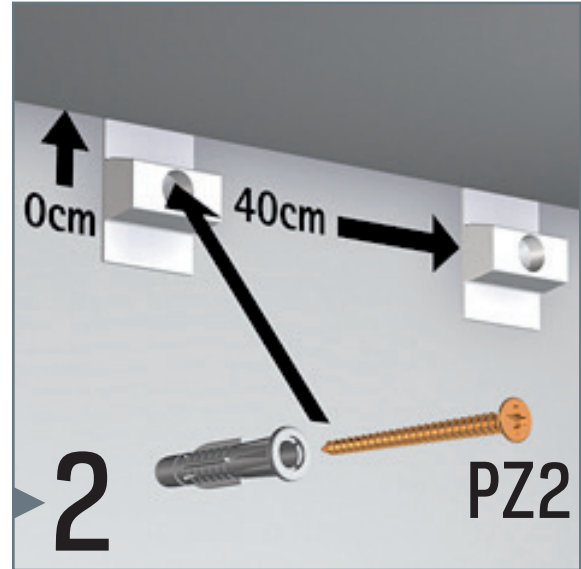

# CLICK RAIL

3 CLIPS/M - 30 KG/M

Note: mount 1st clip about 10cm from end of rail off

installation video:

FLEXIBLE  
SAFE  
STRONG