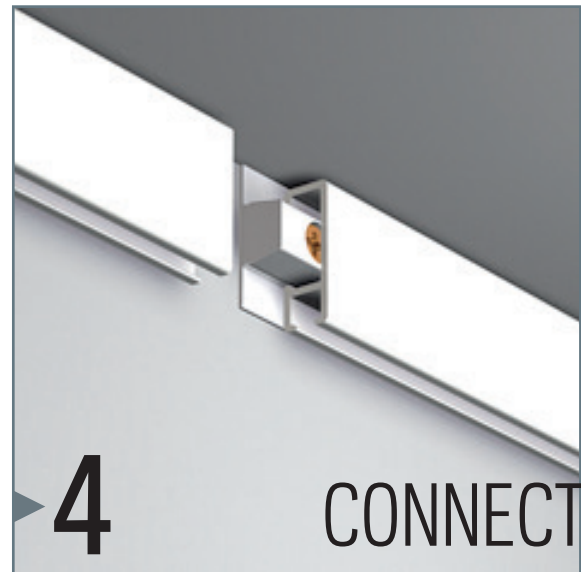

# CLICK RAIL

3 CLIPS/M - 30 KG/M

Note: mount 1st clip about 10cm from end of rail off

installation video:

FLEXIBLE  
SAFE  
STRONG