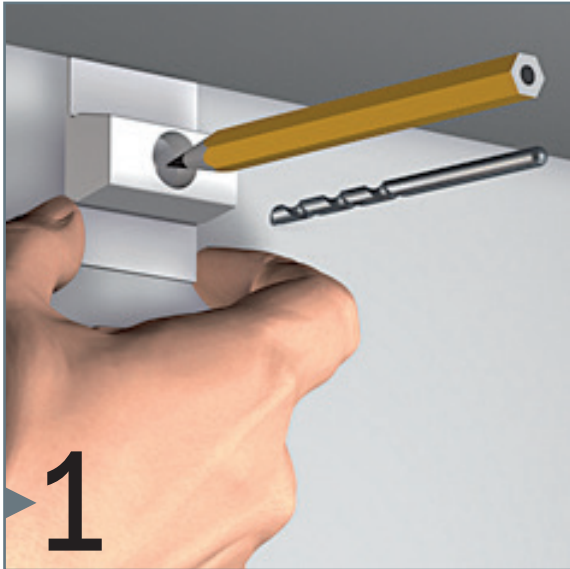

# CLICK RAIL

3 CLIPS/M - 30 KG/M

Note: mount 1st clip about 10cm from end of rail off

installation video:

FLEXIBLE  
SAFE  
STRONG