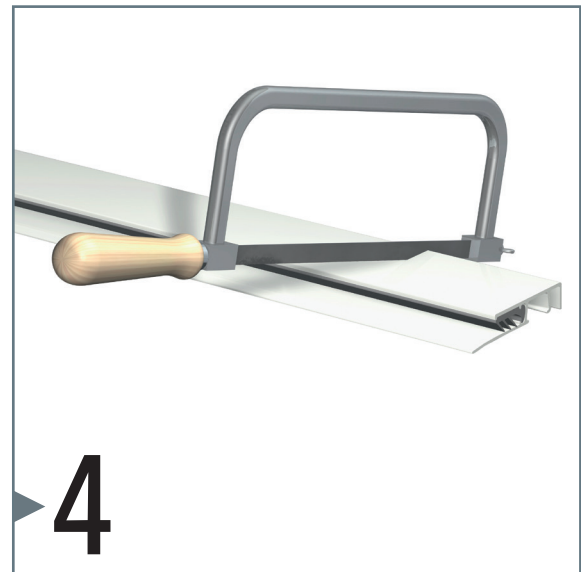

INFO RAIL

3 CLIPS/M - $> 80GR$ $< 2MM$

installation movie:

FLEXIBLE
SAFE
STRONG