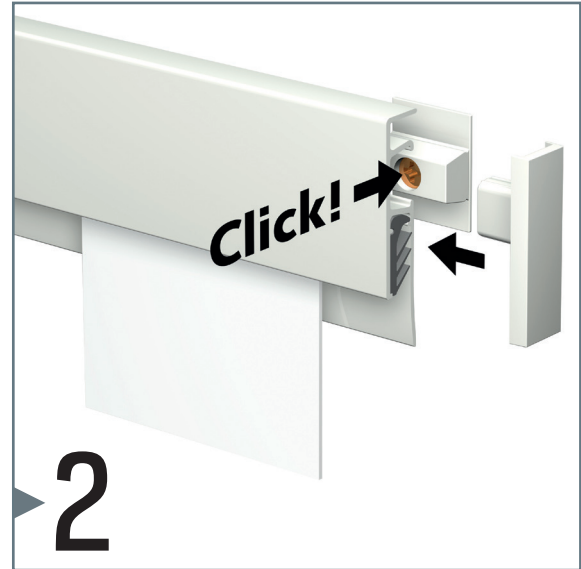

INFO RAIL

3 CLIPS/M - $> 80GR$ $< 2MM$

installation movie:

FLEXIBLE
SAFE
STRONG