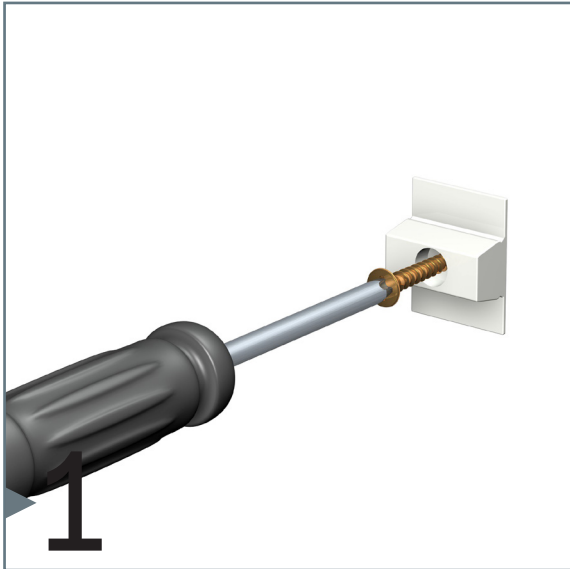

INFO RAIL

3 CLIPS/M - $> 80GR$ $< 2MM$

installation movie:

FLEXIBLE
SAFE
STRONG