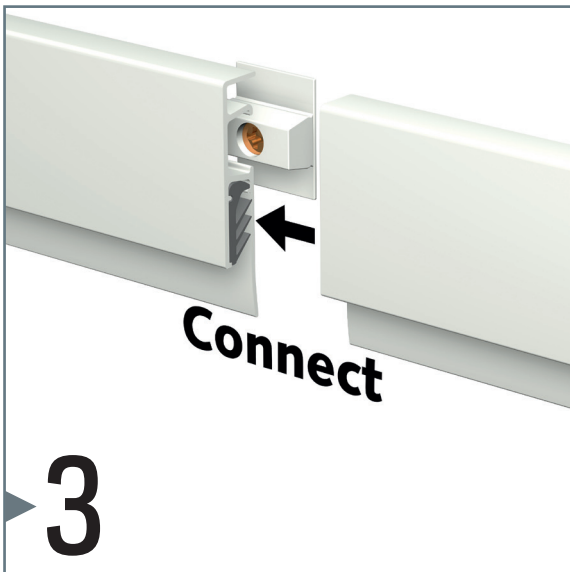

INFO RAIL

3 CLIPS/M - $> 80GR$ $< 2MM$

installation movie:

FLEXIBLE
SAFE
STRONG