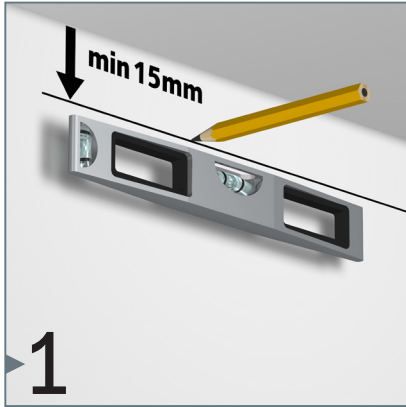

# CONTOUR RAIL

3 CLIPS/M - 20 KG/M

installation movie:

FLEXIBLE  
SAFE  
STRONG