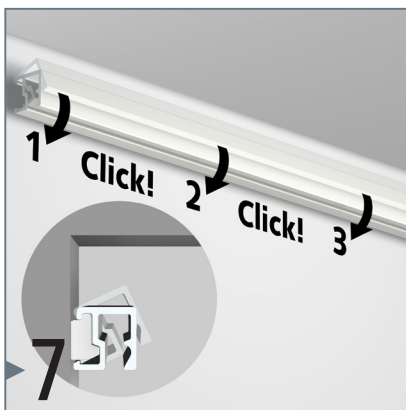

# CONTOUR RAIL

3 CLIPS/M - 20 KG/M

installation movie:

FLEXIBLE  
SAFE  
STRONG