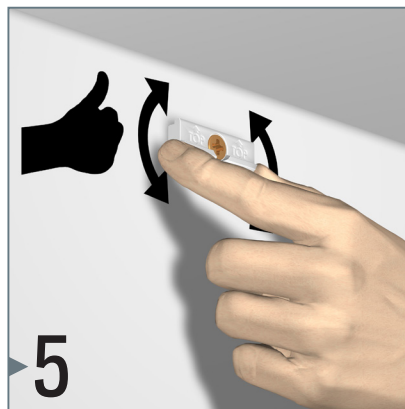

# CONTOUR RAIL

3 CLIPS/M - 20 KG/M

installation movie:

FLEXIBLE  
SAFE  
STRONG