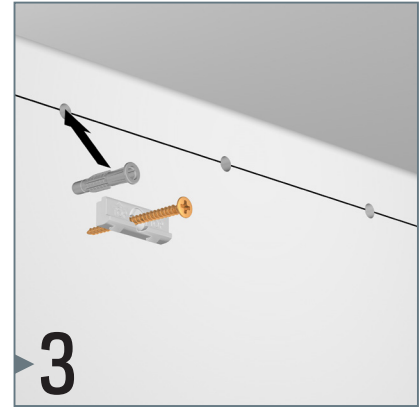

# CONTOUR RAIL

3 CLIPS/M - 20 KG/M

installation movie:

FLEXIBLE  
SAFE  
STRONG