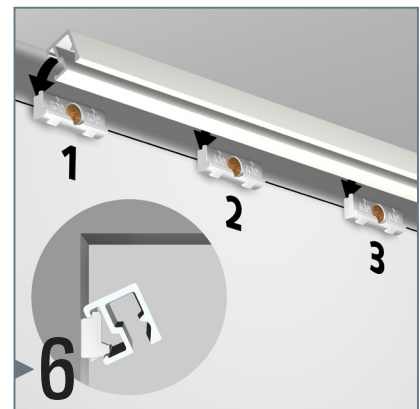

# CONTOUR RAIL

3 CLIPS/M - 20 KG/M

installation movie:

FLEXIBLE  
SAFE  
STRONG