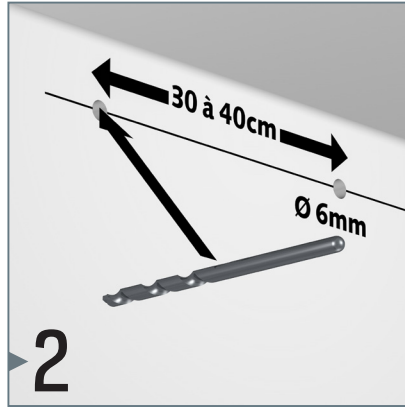

# CONTOUR RAIL

3 CLIPS/M - 20 KG/M

installation movie:

FLEXIBLE  
SAFE  
STRONG